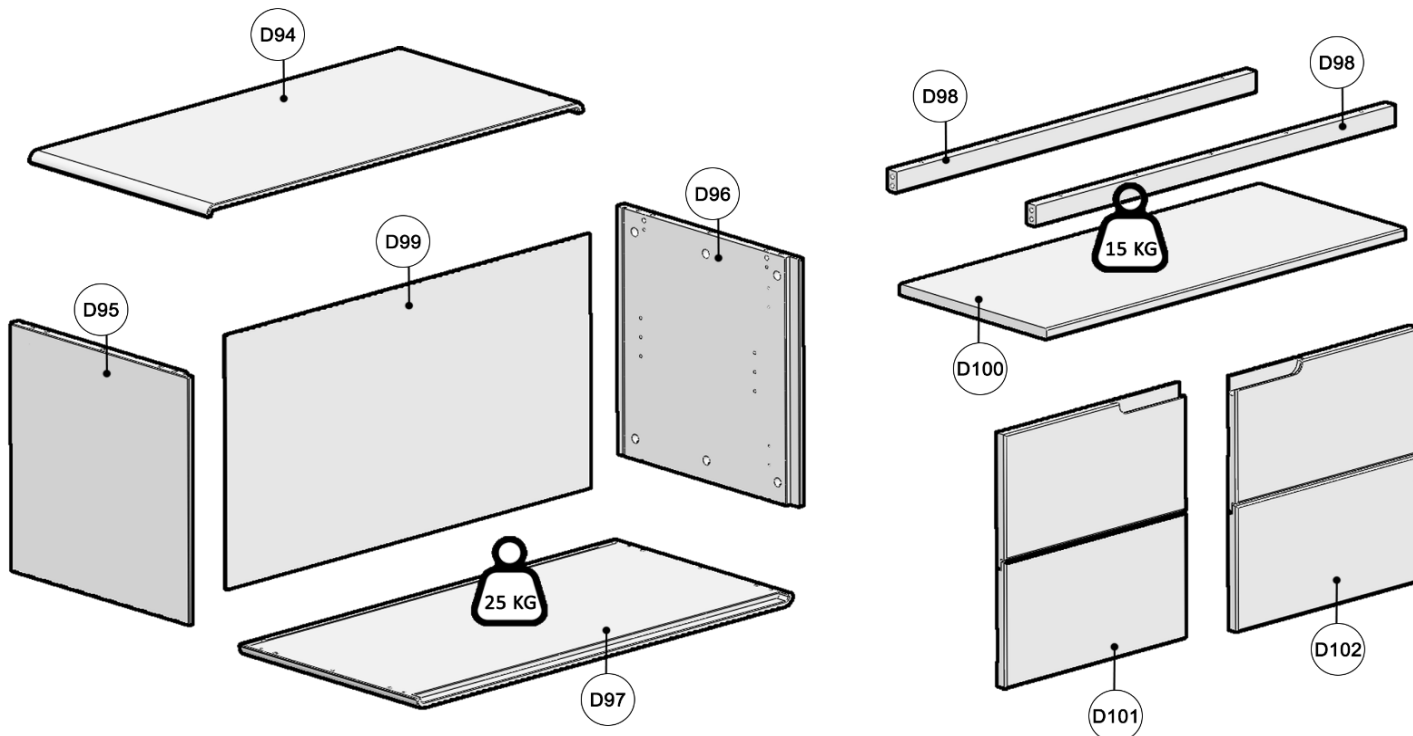

Servicekarte / Service card

Modelname / Model name KM-0663 Schuhbank 2 Türen, Wildeiche massiv geöl / Shoe bench with 2 doors, solid wild oak, oiled	Artikelnummer / Article No. 1014666	Ausführung / Design Eiche / oak

71107

Grund der Beanstandung:

reason for complaint:

Name:

name:

Strasse:

street:

Postleitzahl:

postal code:

Telefonnummer:

telephone number:

Ort:

place:

HausNr.:

house number: